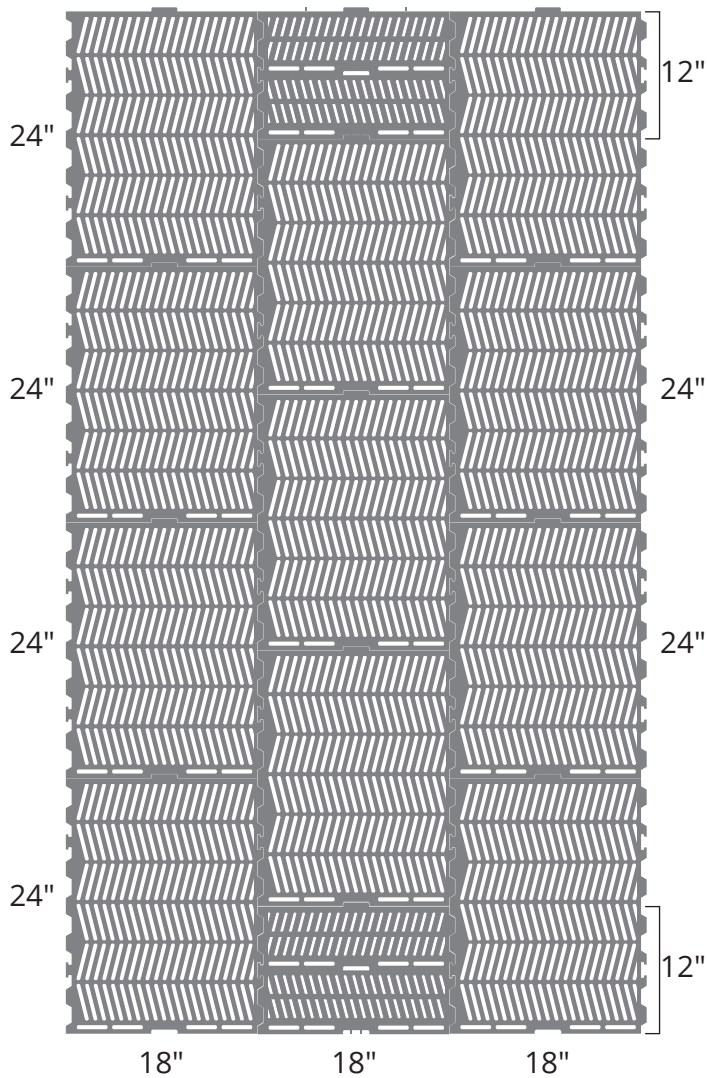

# SURE-STEP Nursery & Farrowing Floor System

## Floor Panel Staggering

### STAGGER SURE-STEP FLOORING FOR ADDED STABILITY

Configuration A

Configuration B

JD1824 (18"×24")

JD1218 (18"×12")