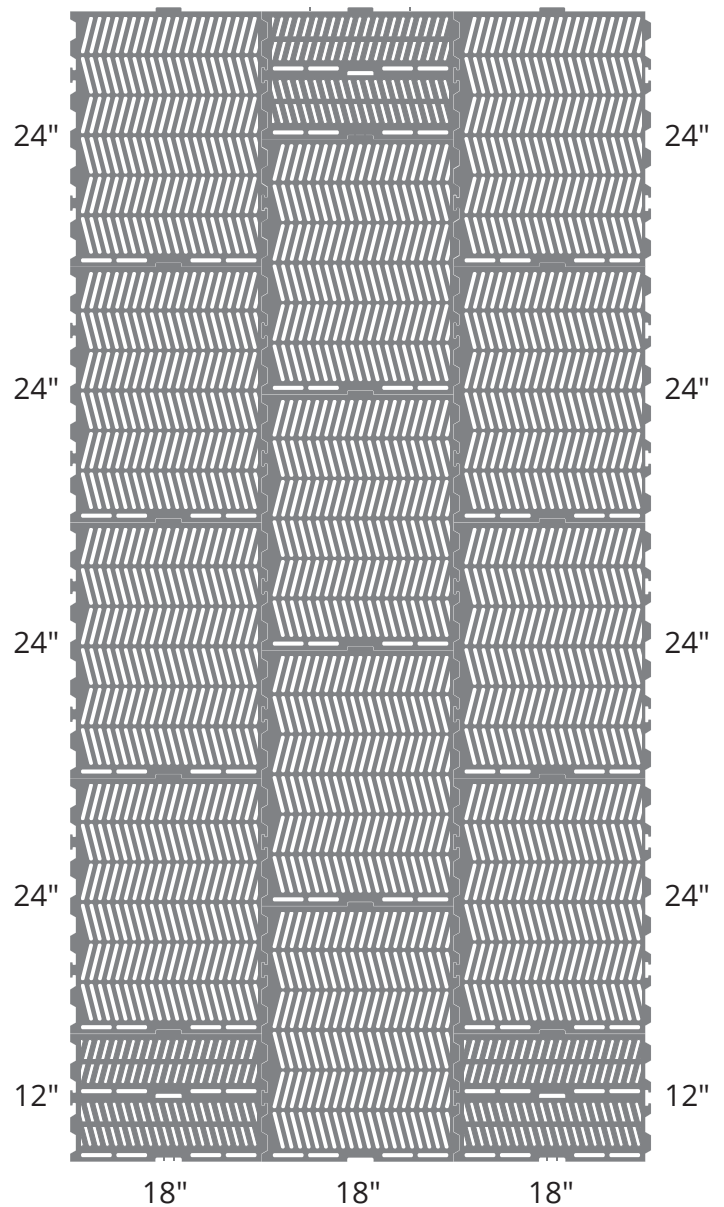

# SURE-STEP Nursery & Farrowing Floor System

## Floor Panel Staggering

### STAGGER SURE-STEP FLOORING FOR ADDED STABILITY

Configuration A

Configuration B

JD1824 (18"×24")

JD1218 (18"×12")